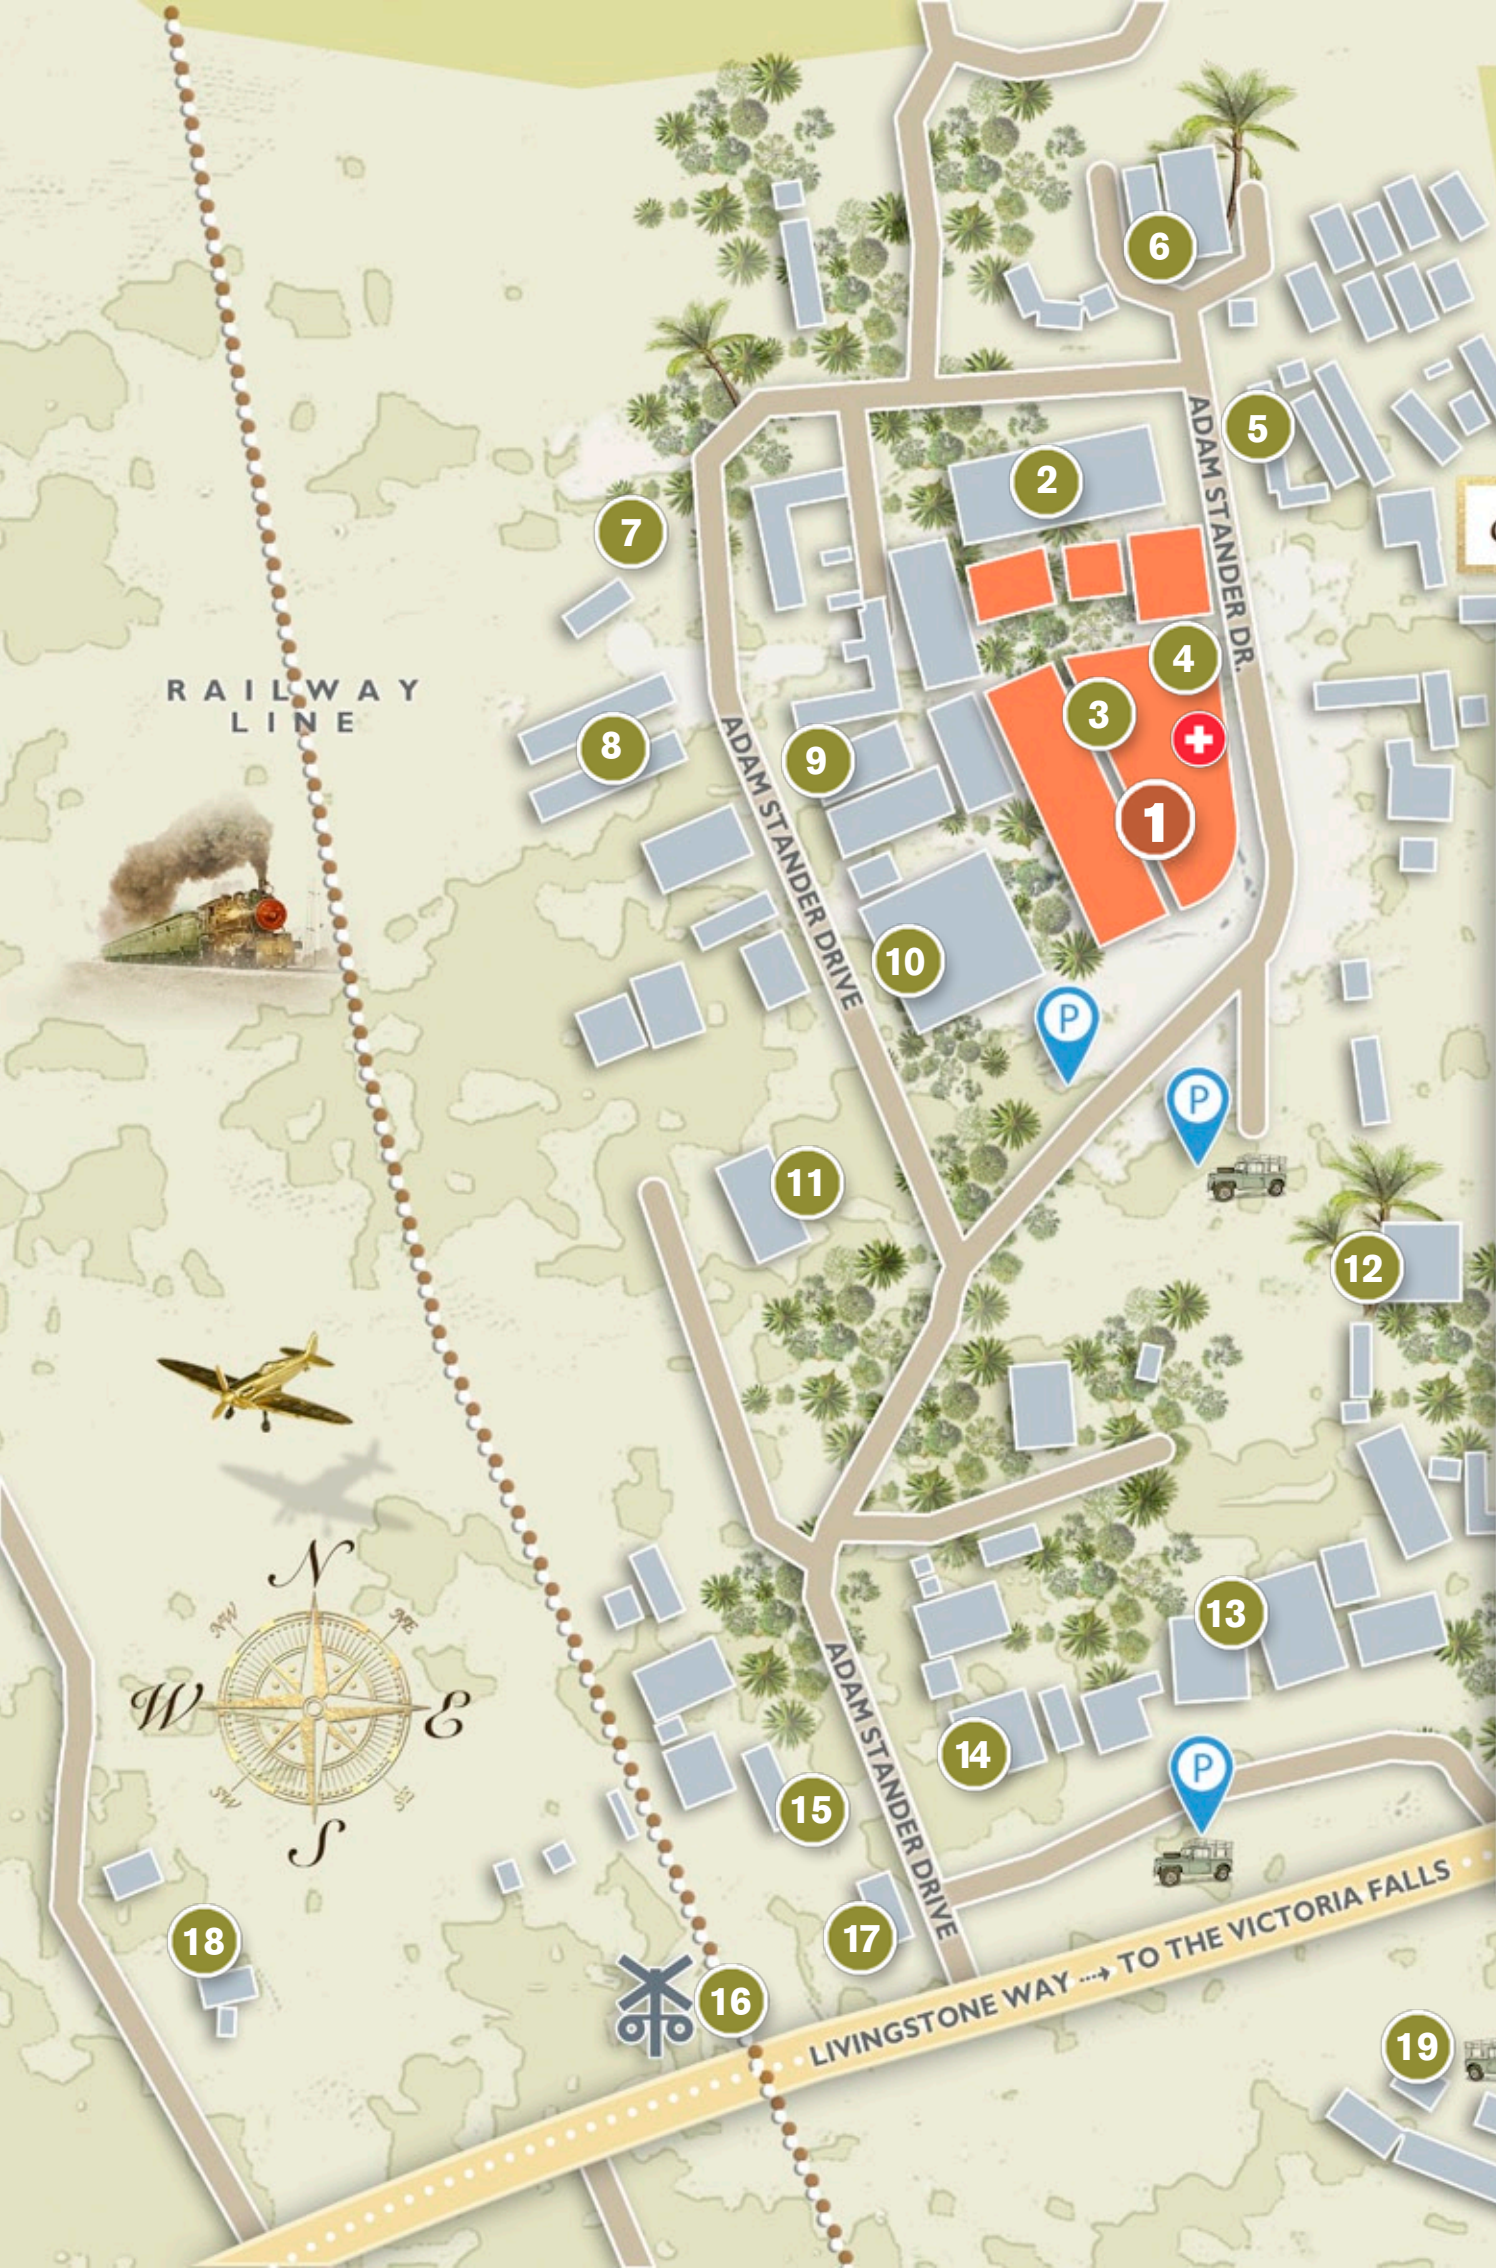

Elephant's Walk Shopping & Artist Village

Victoria Falls

- 1** ELEPHANT'S WALK ~ SHOPPING & ARTIST VILLAGE
- 2** NDLOVU THEATRE
- 3** BROOKS CAFE & DELI
- 4** DHL
- 5** SINATHAKAWU CURIO
- 6** SHEARWATER EXPLORER'S VILLAGE
- 7** OPEN AIR CURIO MARKET
- 8** WOMAN'S MARKET
- 9** FEDEX
- 10** THE RIVER BREWING COMPANY
- 11** N1 HOTEL & CAMPING SITE
- 12** ILALA LODGE HOTEL
- 13** BANKS
- 14** POST OFFICE
- 15** THREE MONKEYS REST. & BAR
- 16** BAMBA TRAM
- 17** TAMI WALKER GALLERY
- 18** VF MUNICIPALITY OFFICES
- 19** TOTAL ENERGIES SERVICE STATION
-  ACE AMBULANCE SERVICES

RAILWAY LINE

ADAM STANDER DR.

ADAM STANDER DRIVE

ADAM STANDER DRIVE

LIVINGSTONE WAY TO THE VICTORIA FALLS